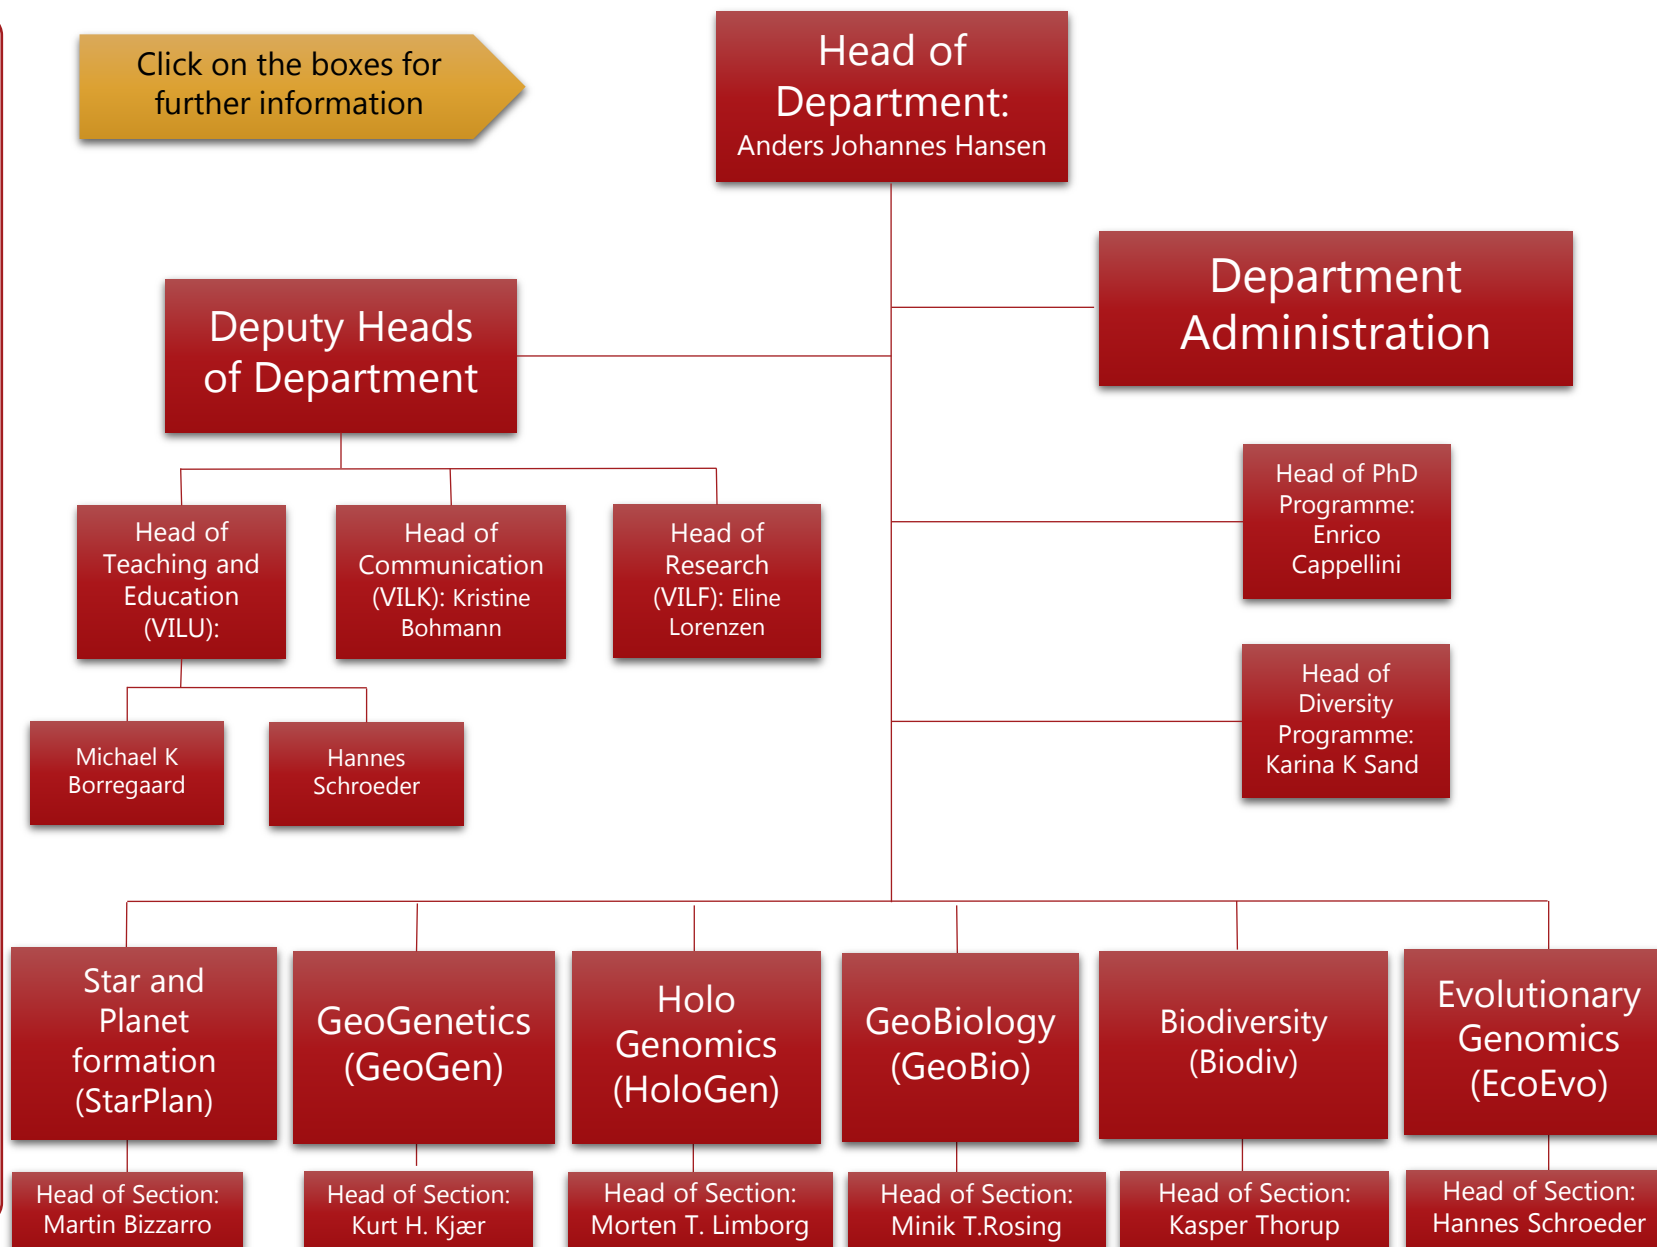

Management

Sections

Click on the boxes for further information

Center for Star and formation (StarPlan) Planet

LundbeckFoundation Centre for Disease Evolution (GeoGen)

Center for Evolutionary Hologenomics (EvoGen)

Center for Macroecology, Evolution and Climate (CMEC)

Villum Foundation Center for Global Mountain Diversity (CMEC)

Dansk-Islandsk Havforskningscenter (CMEC)

Sustainability Science Center – anchored in CMEC

IPBES in Denmark – anchored in CMEC

Archaeoscience

National High-Throughput DNA Sequencing Centre

Centers

Core Facilities